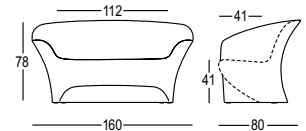

OHLA SOFA

DESIGN ALBERTO BROGLIATO

Material: Polietilene / Polyethylene

Gross Weight: Kg 34,2

Use: **INDOOR / OUTDOOR**

COLORI BASE / BASIC COLOURS

ART. 6304 | OHLA SOFA

- C2** Bianco C2
White C2
- L4** Rosmarino
Rosemary
- M9** Sabbia
Sandy
- N2** Cenere
Ashen
- N4** Golden rust
Golden rust
- 69** Avorio
Ivory
- 87** Nero perla
Pearl black